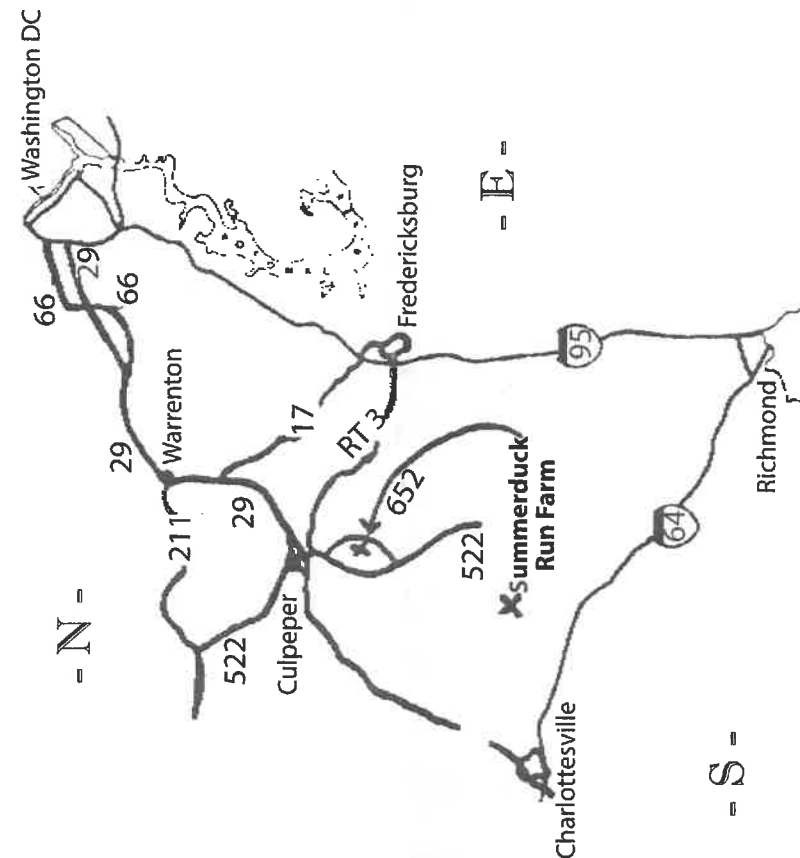

*Celebrating 45 Years
of Local Horse Shows!*

SUMMERDUCK RUN FARM

Boarding • Breaking • Training • Lessons • Showings • Sales

21204 Cedar Grove Road

P. O. Box 691, Culpeper, Virginia 22701

540-825-6177

The W. Richard Thomas Perpetual Memorial Trophy